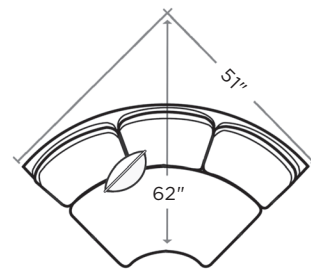

☐ **96-9832** ☐ **CL-8832**  
Right Facing Loveseat  
Outside D37  
Inside L49½

☐ **96-9839-L**  
☐ **CL-8839-L**  
Left Facing Chaise  
Outside D69  
Inside L24¾

☐ **96-9839-R**  
☐ **CL-8839-R**  
Right Facing Chaise  
Outside D69  
Inside L24¾

☐ **96-9839-2**  
☐ **CL-8839-2**  
Two Arm Chaise  
Outside D69  
Inside L21¼

## SOFAS BY THE INCH

Available in any length from 65" to 103".

☐ **96-9846**  
"By the Inch" Sofa  
Outside D37

☐ **96-9835** ☐ **CL-8835**  
Left Facing Corner Sofa  
Outside D37  
Inside L70½

☐ **96-9836** ☐ **CL-8836**  
Right Facing Corner Sofa  
Outside D37  
Inside L70½

☐ **96-9838-3** ☐ **CL-8838-3**  
Three Cushion Armless  
Outside L75 D37  
Inside L74½

☐ **96-9838-2** ☐ **CL-8838-2**  
Two Cushion Armless  
Outside L50 D37  
Inside L49½

☐ **96-9838-1** ☐ **CL-8838-1**  
One Cushion Armless  
Outside L25 D37  
Inside L24¾