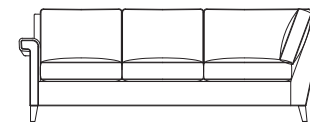

Belleville Sofa
W88 D37 H35½
96-6150-88 / CL-6150-88

Belleville Mid-Size Sofa
W77 D37 H35½
96-6150-77 / CL-6150-77

Belleville Chair
W36 D37 H35½
96-6150-CH / CL-6150-CH

Belleville Swivel Chair
W36 D37 H35½
96-6150-CH-SW / CL-6150-CH-SW

Belleville Ottoman
W29 D23 H19
96-6150-OT / CL-6150-OT

Available in any Stickley fabric or leather, with legs in any of our maple finishes. Throw pillows included on fabric version only.

Belleville Left-Facing Sofa 96-6150-82-L and Right-Facing Corner Sofa 96-6150-93-R fabric

CL-6150-82-L / CL-6150-93-R leather

Sectionals available in fabric and leather

Belleville Left-Facing Corner Sofa
W93 D37 H35½
96-6150-93-L / CL-6150-93-L

Belleville Right-Facing Corner Sofa
W93 D37 H35½
96-6150-93-R / CL-6150-93-R