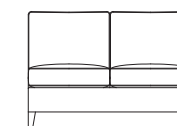

Belleville Left-Facing Sofa
W82 D37 H35½
96-6150-82-L / CL-6150-82-L

Belleville Right-Facing Sofa
W82 D37 H35½
96-6150-82-R / CL-6150-82-R

Belleville Left-Facing Loveseat
W57 D37 H35½
96-6150-57-L / CL-6150-57-L

Belleville Right-Facing Loveseat
W57 D37 H35½
96-6150-57-R / CL-6150-57-R

Belleville Left-Facing Chaise
W31 D65 H35½
96-6150-L / CL-6150-L

Belleville Right-Facing Chaise
W31 D65 H35½
96-6150-R / CL-6150-R

Belleville Square Corner
W37 D37 H35½
96-6150-SC / CL-6150-SC

Belleville One-Cushion Armless
W25 D37 H35½
96-6150-1 / CL-6150-1

Belleville Two-Cushion Armless
W50 D37 H35½
96-6150-2 / CL-6150-2

With a smooth new take on scooped English arms and chic five-inch tapered legs, Harper's light, airy silhouette is refined yet casual, perfect for transitional rooms.