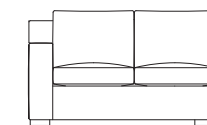

Keene Left-Facing Loveseat
W58 D37 H35½
96-6152-58-L / CL-6152-58-L