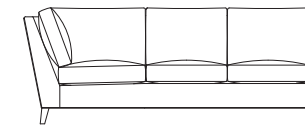

Harper Right-Facing Corner Sofa
W91 D37 H35½
96-6151-91-R / CL-6151-91-R