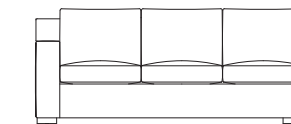

CL-6152-82-L / CL-6152-94-R leather

Sectionals available in fabric and leather

Keene Left-Facing Corner Sofa
W94 D37 H35½
96-6152-94-L / CL-6152-94-L

Keene Right-Facing Corner Sofa
W94 D37 H35½
96-6152-94-R / CL-6152-94-R