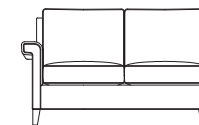

CL-6150-82-L / CL-6150-93-R leather

Sectionals available in fabric and leather

Belleville Left-Facing Corner Sofa
W93 D37 H35½
96-6150-93-L / CL-6150-93-L

Belleville Right-Facing Corner Sofa
W93 D37 H35½
96-6150-93-R / CL-6150-93-R

Belleville Left-Facing Sofa
W82 D37 H35½
96-6150-82-L / CL-6150-82-L

Belleville Right-Facing Sofa
W82 D37 H35½
96-6150-82-R / CL-6150-82-R

Belleville Left-Facing Loveseat
W57 D37 H35½
96-6150-57-L / CL-6150-57-L