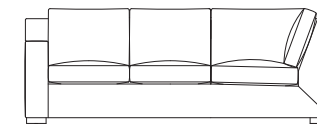

Sectionals available in fabric and leather

Keene Left-Facing Corner Sofa
W94 D37 H35½
96-6152-94-L / CL-6152-94-L