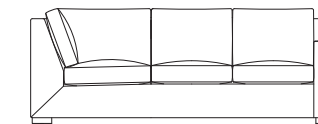

Keene Right-Facing Corner Sofa
W94 D37 H35½
96-6152-94-R / CL-6152-94-R