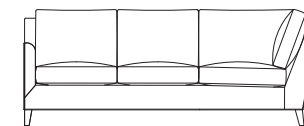

Harper Sofa
W82 D37 H35½
96-6151-82 / CL-6151-82

Harper Mid-Size Sofa
W71 D37 H35½
96-6151-71 / CL-6151-71

Harper Chair
W31 D37 H35½
96-6151-CH / CL-6151-CH

Harper Swivel Chair
W31 D37 H35½
96-6151-CH-SW / CL-6151-CH-SW

Harper Ottoman
W29 D23 H19
96-6151-OT / CL-6151-OT

Available in any Stickley fabric or leather, with legs in any of our maple finishes. Throw pillows included on fabric version only.

Harper Left-Facing Loveseat 96-6151-54-L and Right-Facing Corner Sofa 96-6151-91-R fabric

CL-6151-54-L / CL-6151-91-R leather

Sectionals available in fabric and leather

Harper Left-Facing Corner Sofa
W91 D37 H35½
96-6151-91-L / CL-6150-91-L

Harper Right-Facing Corner Sofa
W91 D37 H35½
96-6151-91-R / CL-6151-91-R