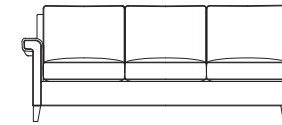

CL-6150-82-L / CL-6150-93-R leather

Sectionals available in fabric and leather

Belleville Left-Facing Corner Sofa
W93 D37 H35½
96-6150-93-L / CL-6150-93-L

Belleville Right-Facing Corner Sofa
W93 D37 H35½
96-6150-93-R / CL-6150-93-R

Belleville Left-Facing Sofa
W82 D37 H35½
96-6150-82-L / CL-6150-82-L

Belleville Right-Facing Sofa
W82 D37 H35½
96-6150-82-R / CL-6150-82-R

Belleville Left-Facing Loveseat
W57 D37 H35½
96-6150-57-L / CL-6150-57-L