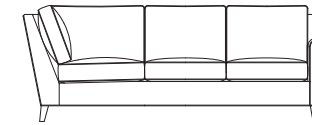

Belleville Sofa
W88 D37 H35½
96-6150-88 / CL-6150-88

Belleville Mid-Size Sofa
W77 D37 H35½
96-6150-77 / CL-6150-77

Belleville Chair
W36 D37 H35½
96-6150-CH / CL-6150-CH

Belleville Swivel Chair
W36 D37 H35½
96-6150-CH-SW / CL-6150-CH-SW

Belleville Ottoman
W29 D23 H19
96-6150-OT / CL-6150-OT

Available in any Stickley fabric or leather, with legs in any of our maple finishes. Throw pillows included on fabric version only.

Belleville Left-Facing Sofa 96-6150-82-L and Right-Facing Corner Sofa 96-6150-93-R fabric

CL-6150-82-L / CL-6150-93-R leather

Sectionals available in fabric and leather

Belleville Left-Facing Corner Sofa
W93 D37 H35½
96-6150-93-L / CL-6150-93-L

Belleville Right-Facing Corner Sofa
W93 D37 H35½
96-6150-93-R / CL-6150-93-R