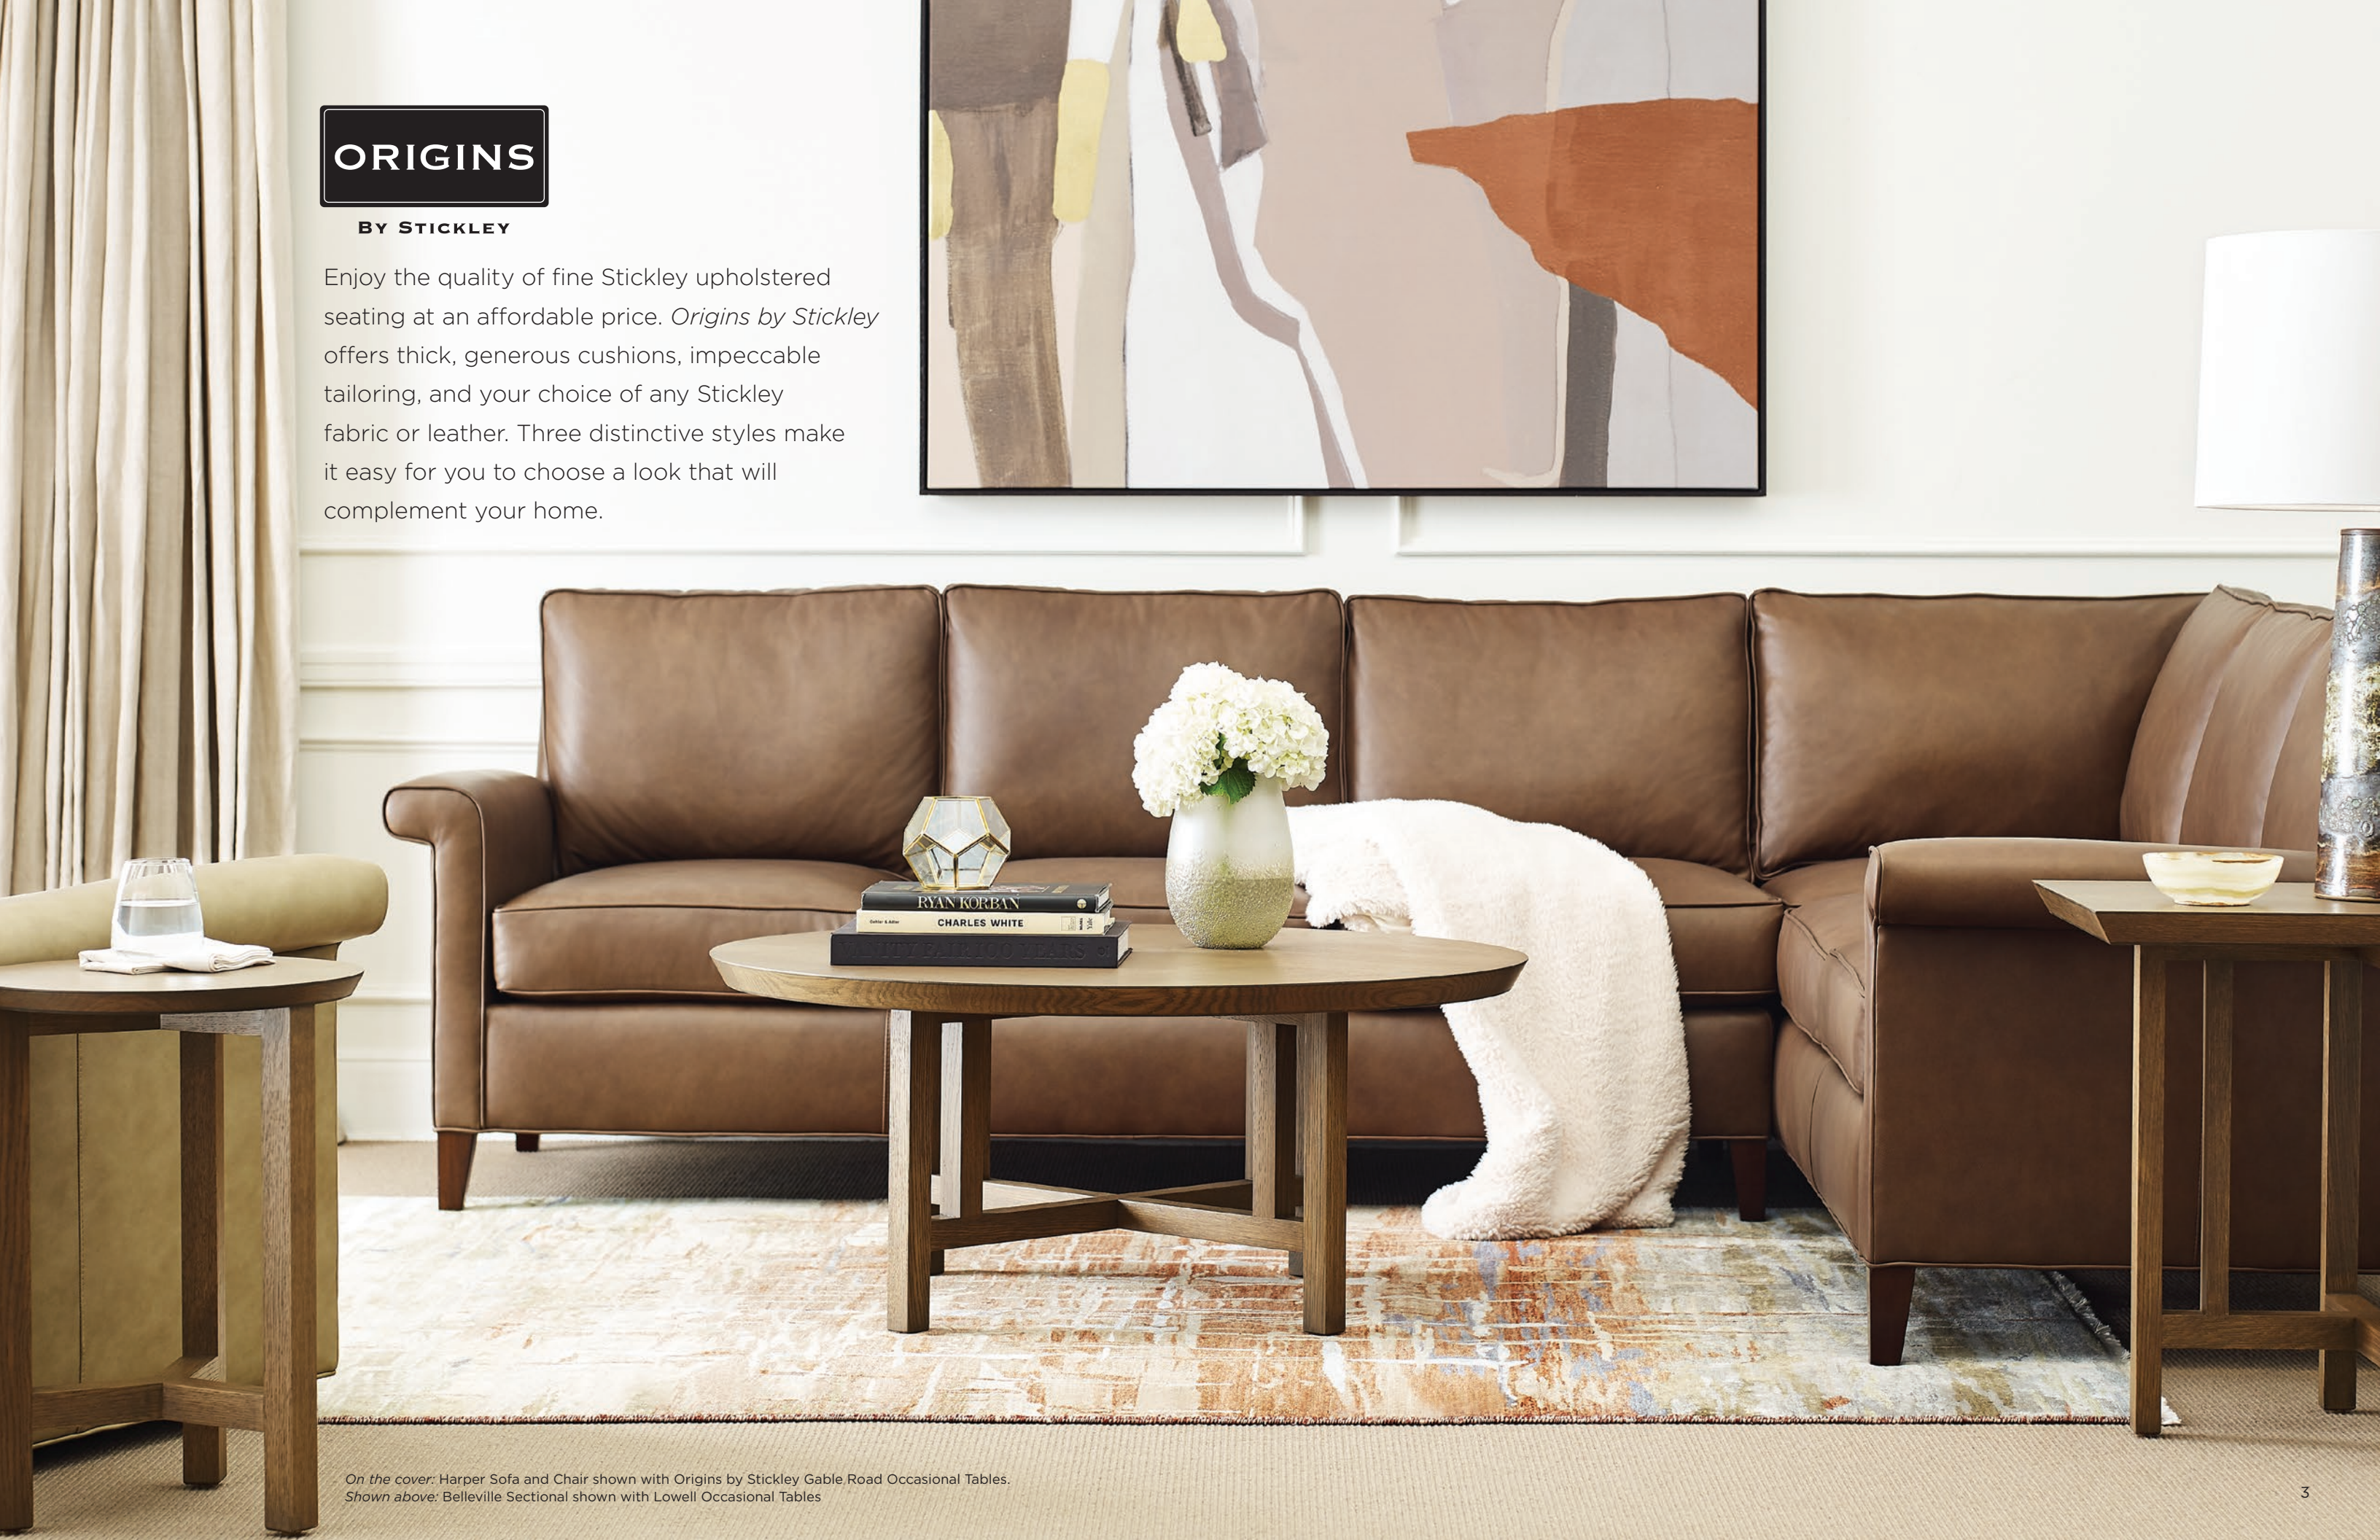

On the cover: Harper Sofa and Chair shown with Origins by Stickley Gable Road Occasional Tables.
Shown above: Belleville Sectional shown with Lowell Occasional Tables

Belleville's look is classically tailored with a refined mini-welt, but a contemporary roll-arm design, high back, and slim tapered legs update its Lawson-inspired style.