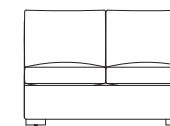

Keene Left-Facing Chaise
W32 D65 H35½
96-6152-L / CL-6152-L

Keene Right-Facing Chaise
W32 D65 H35½
96-6152-R / CL-6152-R

Keene Square Corner
W37 D37 H35½
96-6152-SC / CL-6152-SC

Keene One-Cushion Armless
W25 D37 H35½
96-6152-1 / CL-6152-1