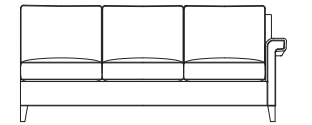

CL-6150-82-L / CL-6150-93-R leather

Sectionals available in fabric and leather

Belleville Left-Facing Corner Sofa
W93 D37 H35½
96-6150-93-L / CL-6150-93-L

Belleville Right-Facing Corner Sofa
W93 D37 H35½
96-6150-93-R / CL-6150-93-R

Belleville Left-Facing Sofa
W82 D37 H35½
96-6150-82-L / CL-6150-82-L

Belleville Right-Facing Sofa
W82 D37 H35½
96-6150-82-R / CL-6150-82-R

Belleville Left-Facing Loveseat
W57 D37 H35½
96-6150-57-L / CL-6150-57-L