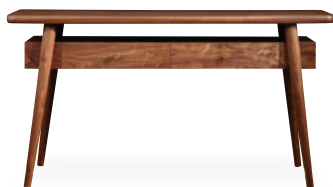

9946-W-WNT
Console Wood Top
W60 D18 H32½

9946-ST-WNT
Console Stone Top
W60 D18 H32½